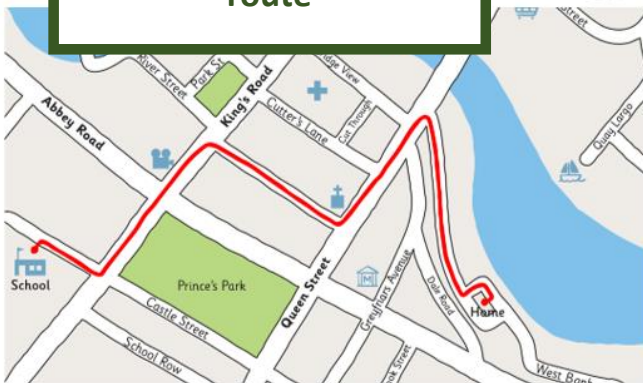

Magical mapping

map
key
direction
route
compass
north
east
south
west
OS symbol
digital map

A title to show what the map is all about e.g. Road map of Sheffield.

A compass rose - shows direction to help the reader.

Different colours show important things such as green for forests and blue for water e.g. lakes, rivers, seas and oceans.

Map Symbols - An easy and simple way to show objects and important things on a map.

A key/legend - Objects and important things on a map are shown by symbols. A key helps us understand the map symbols.

Anaximander was a Greek and he created the first ever map in 600BC!

route

OS symbols